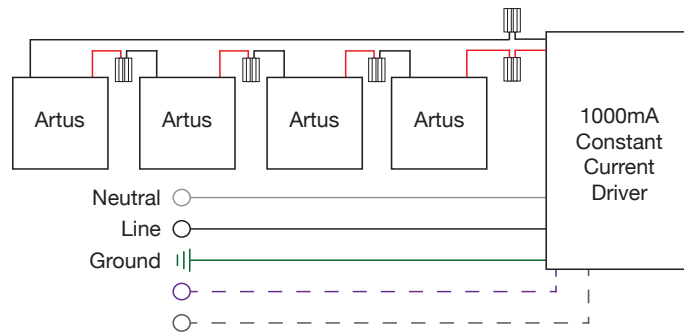

Accessory for Installation Type

Surface Mounted (Standard)
Semi-Recessed (Nexu System)*
Profile System (Liniar System)*

Part Number

None Required
NSBRKUXX
LSXXXX

Thickness

--
Various
15mm

Remote Power Supply for EU Variant - [EU]

Magnitude AFLEX Power Supply (1000mA 60W)**
Magnitude AFLEX JBZN Series (1000mA 60W)***

Part Number

AA3010M
AA3010MJBXX

Input Voltage

120-277Vac
120-277Vac

Listings

UL Listed
UL Listed

*Refer to cutsheet for more information.

**Driver enclosure required where applicable.

***Refer to reseller for more information.

Custom Installation Types

- Observe and follow all local and national installation codes for all installation types.
- Test and make sure that all fixtures are working properly before any mudding, painting or finishing occurs!
- Read and adhere to all instructions supplied with each power supply and fixture.
- Follow all instructions supplied by power supply / driver manufacturer!

Wiring Diagram for Constant Current Artus products - [EU]

Fixture Leads

Red (+)
Black (-)

Warning: failure to wire correctly may cause fixture to fail.

Additional Considerations

The above wiring diagram applies only to Constant Current Artus products with product ordering codes ending with "EU". The diagram above shows the typical wiring schematic, however the total number of fixtures per driver is driver specific.

- Magnitude AFLEX Power Supply (1000mA 60W)   1-4 Artus   16AWG - 82ft (25m)

WARNING: The power supply must operate within the range of minimum to maximum fixtures. Operation with less or more fixtures from the specified amount will result in damage to the power supply and/or lighting fixture. Incorrectly wiring the Constant Current lighting fixture may cause luminaire to fail.