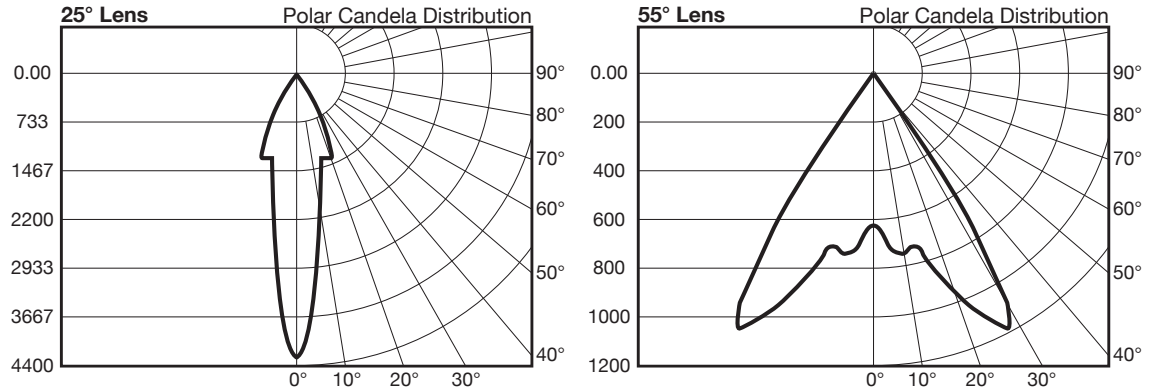

LED Photometrics

Optional Drywall Accessories*

NEXU System

NEXU System

NEXU System - (US Standard)

Part Number

NXSBRKU10

NXSBRKU12

NXSBRKU15

Thickness

10mm

12.5mm

15mm

Requirement

Drywall Installations

Drywall Installations

Drywall Installations

Remote Power Supply for CC Variant

Magnitude AFLEX Power Supply (500mA 60W)**

Magnitude AFLEX JBZN Series (500mA 60W)***

Apure Phase Dimmable (500mA 29W)

Apure Phase Dimmable (500mA 30-65W)

Apure DALI, Push, 1-10V (500mA 30-65W)**

Part Number

AA3010M0500

AA3010MJBXX

AA32202DEU

AA32205DEU

AA3DALIDEU

Input Voltage

120-277Vac

120-277Vac

220-240Vac

220-240Vac

110-240Vac

Listings

UL Listed

UL Listed

CE

CE

CE

*Refer to NEXU cutsheet for details.

**Driver enclosure required where applicable.

***Refer to reseller for more information.