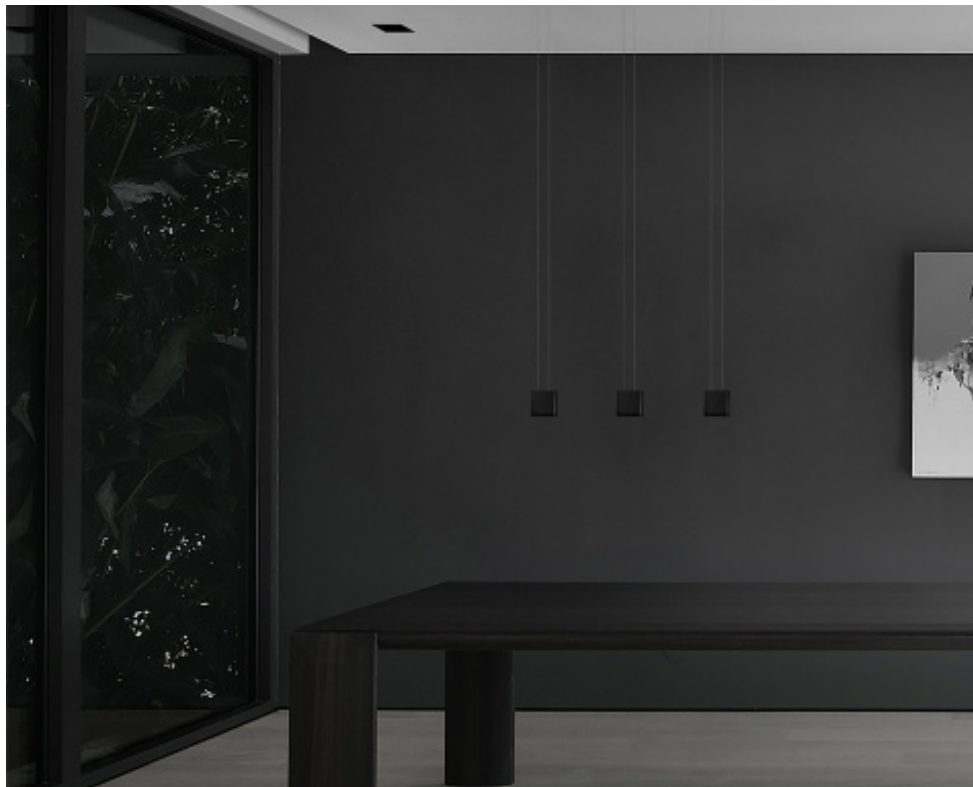

ARTUS UNUS Minimal Sufaced Mounted

Quick Facts

- Remote Powered, Class 2 Fixture
- 12W Cree LED
- Available in Warm White (2700K) and Soft White (3000K)
- 2-step SDCM ellipse for accurate color consistency between fixtures
- Full dimming range via remote power supply
- Visible Dimensions - 55mm x 55mm x 55 mm (2-3/16" x 2-3/16" x 2-3/16")
- Suitable for installation in drywall, wood, and stone ceilings
- Suitable for dry and damp locations
- Designed by Studio F·A·Porsche
- UL Listed
- Engineered and made in Germany

Description

A masterpiece in lighting technology, the ARTUS UNUS by Apure unites the sophistication of LED efficiency with state-of-the-art cable engineering and advanced glare prevention, to perfect the design, performance, and ambiance of pendant lighting. Thanks to Apure's 1 mm suspension cables, the minimalist luminaire appears to float effortlessly up to 6 meters (20 feet) in the air and features an integrated hexagon Louver for optimal, light pollution-free atmospheres.

Construction

- Extruded aluminum fixture body, featuring Apure's signature louver designed by Studio F-A-Porsche
- 50,000 hours LED lifetime
- Approximate fixture weight: 720g (1.58lbs)
- Operating Temperature: 10°C to 50°C