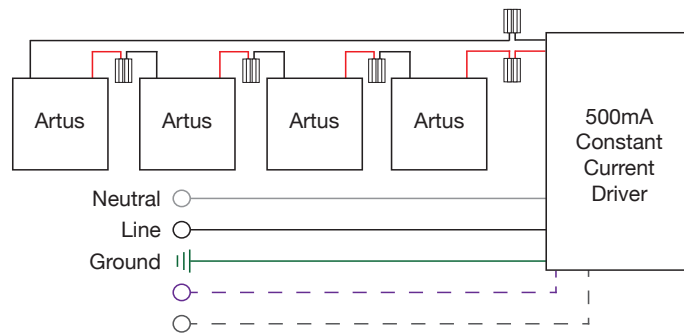

UL Listed

CE

CE

CE

*Refer to NEXU cutsheet for details.

**Driver enclosure required where applicable.

***Refer to reseller for more information.

Wiring Diagram for Constant Current Artus products - [CC]

Fixture Leads

Red (+)

Black (-)

Warning: failure to wire correctly may cause fixture to fail.

Additional Considerations

The above wiring diagram applies only to Constant Current Artus products with product ordering codes ending with "EU". The diagram above shows the typical wiring schematic, however the total number of fixtures per driver is driver specific.